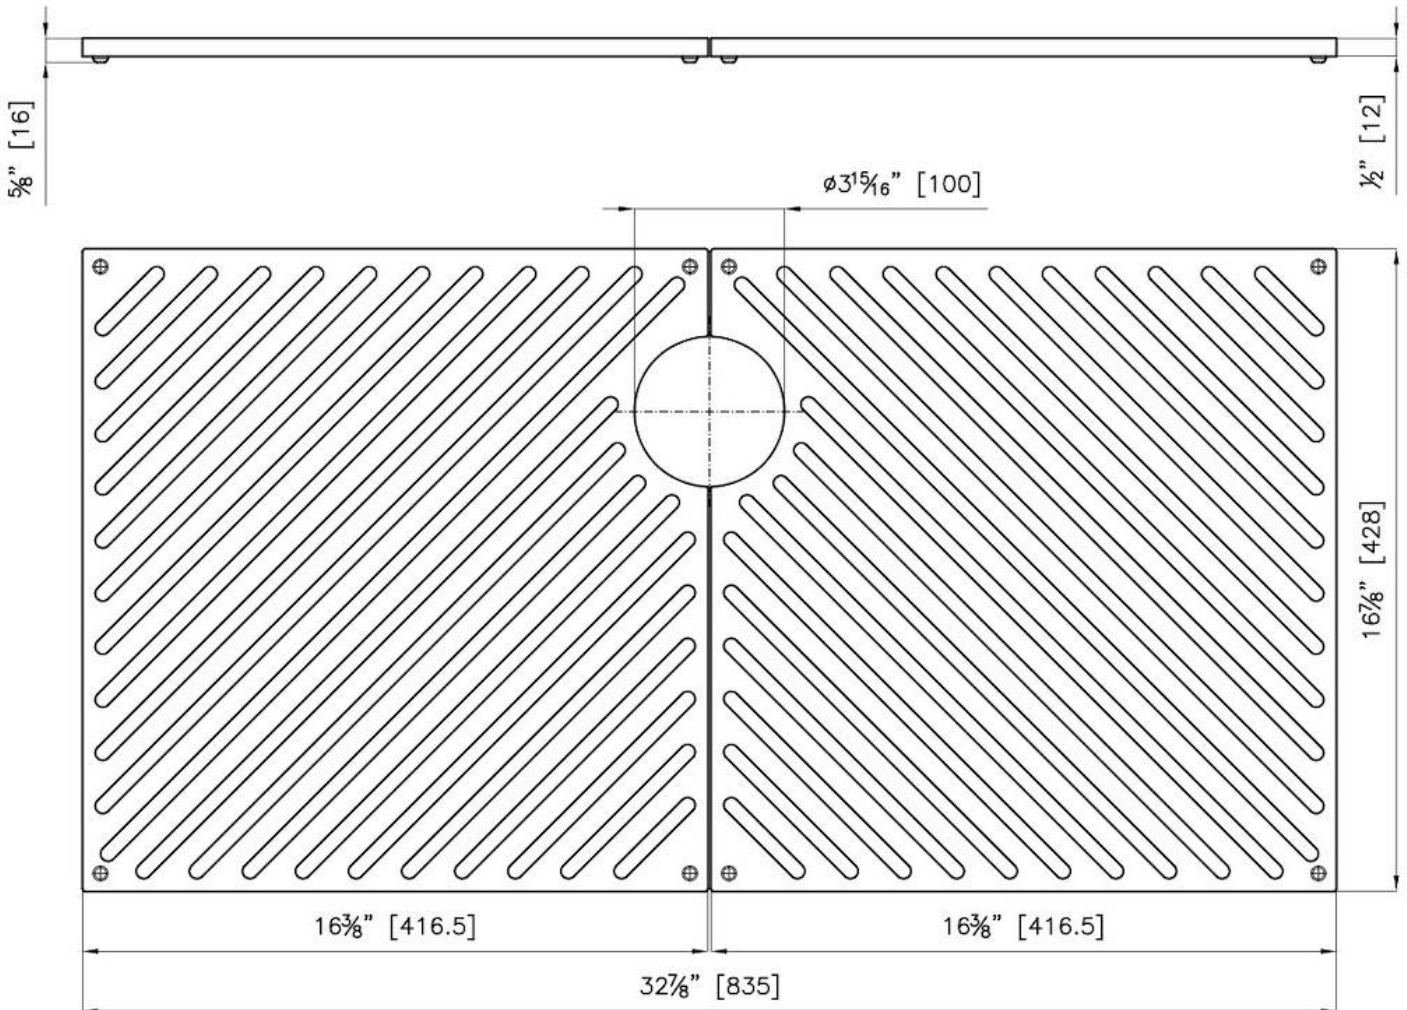

Canova Black grid

Accessories

Code: 8100 613

DETAILS

Material Foster Black Composit

Sink accessories Grid

Dimensions 41,6x42,8 cm
16 ³/₈"x16 ⁷/₈"

Overall dimensions 83,5x42,8 cm
32 ⁷/₈"x16 ⁷/₈"

Notes: The grids 8100 613 are sold in pairs.
One unit of 8100 613 is therefore sufficient to fully cover the bottom of the sink.
Suitable only for sink Canova 1339 660.

TECHNICAL DATA

The grids 8100 613 are sold in pairs.
 One unit of 8100 613 is therefore sufficient to fully cover the bottom of the sink.

RECOMMENDED PAIRINGS

Sink Canova 35" x 20" – U/M
1339 660